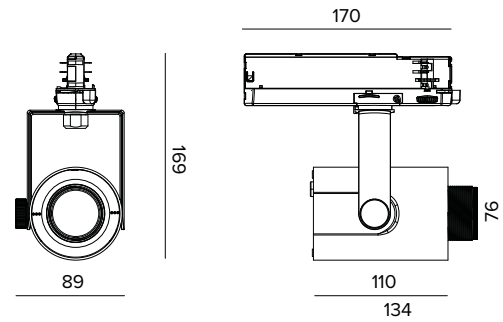

T036ZMP930ELPW | RAY 75 ZOOM

Professional adjustable LED projector with a variable light beam opening

The fixture's photometric values can be found on the following pages

The figures on the drawing are expressed in mm.

Colour and finish: Plaster white

Dimensions: 75

Weight: 0.53Kg

Version: ZOOM PRECISION

Degree of protection: IP20

ELECTRICAL CHARACTERISTICS

ON-OFF electronic driver integrated into the track adapter.

Fixture Power: 20W